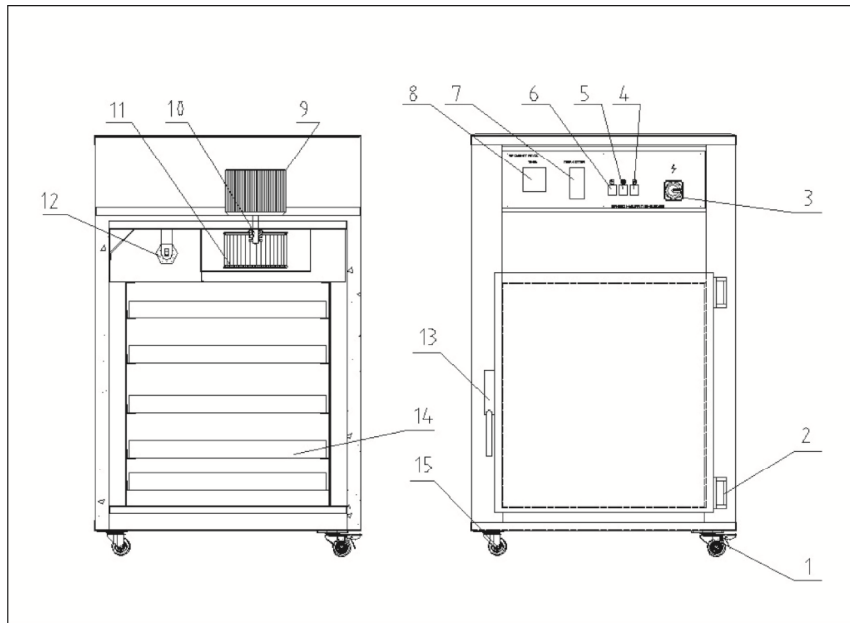

1. Assembly Drawing (CD-5/9(HT))

Remarks: Please refer to material list 2 for specific explanation of the Arabic numbers in parts drawing.

2. Parts List (CD-5/9(HT))

No.	Name	Part No.		
		CD-5-(HT)(50Hz/60Hz)	CD-9(50Hz/60Hz)	CD-9-HT(50Hz/60Hz)
1	3" mobile castor	YW03000300000	YW03000300000	YW03000300000
2	Oven door back button	BW09000200100	BW09000200100	BW09000200100
3	Main power switch	YE10021160000	YE10021160000	YE10021160000
4	Motor switch	YE10210400000	YE10210400000	YE10210400000
5	Heater switch	YE10210400000	YE10210400000	YE10210400000
6	Timer switch	YE10220600000	YE10220600000	YE10220600000
7	Temperature controller	YE80002200800	YE80002200800	YE80002200800
8	Timer	YE86002400000	YE86002400000	YE86002400000
9	Motor	50Hz:YM10271100000	50Hz:YM10271100000	YM10271200000
		60Hz:YM10271200000	60Hz:YM10271200000	
10	Motor longer shaft	BH11053800010	BH11053800010	BH11053800010
11	Motor blade	50Hz:YW09007500100	50Hz:YW09007500100	50Hz:YW09945140000
		60Hz:YW09000701100	60Hz:YW09000701100	60Hz:YW09000701100
12	Heating wire*	BH700504000050	BH700945000050	BH700945000050
13	Direct door lock	YW00000000000	YW00000000000	YW00000000000
14	Support plate	-	-	-
15	3" movable castors	YW03000300200	YW03000300200	YW03000300200