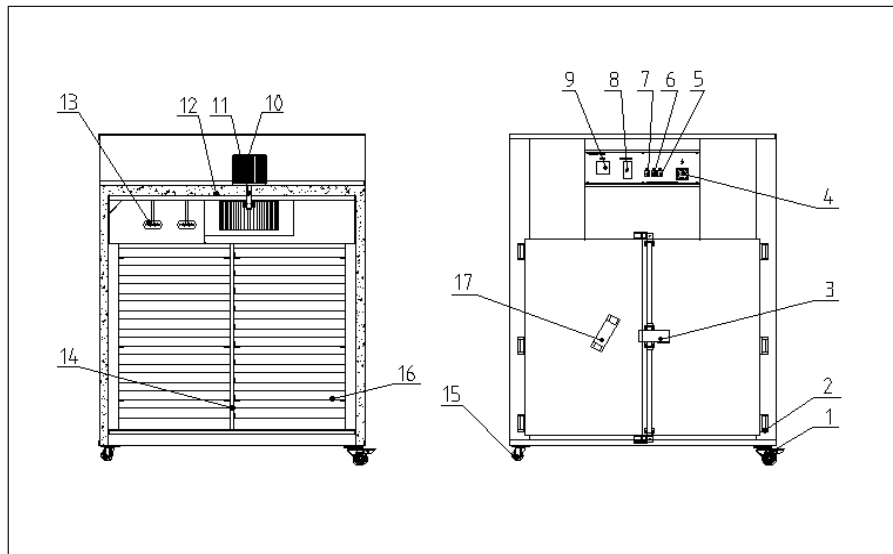

3. Assembly Drawing (CD-20/20L(HT))

Remarks: Please refer to material list 4 for specific explanation of the Arabic numbers in parts drawing.

4. Parts List (CD-20/20L (HT))

No.	Name	Part No.	
		CD-20-(HT)	CD-20L-(HT)
1	3" mobile castor	YW03000300000	YW03000300000
2	Oven door back button	BW09000200100	BW09000200100
3	Mechanical door handle	-	-
4	Main power switch	YE10323200000	YE10323200000
5	Motor switch	YE10210400000	YE10210400000
6	Heater switch	YE10210400000	YE10210400000
7	Timer switch	YE10210600000	YE10210600000
8	Temperature controller	YE80002200800	YE80002200800
9	Timer	YE86002400000	YE86002400000
10	Motor	YM10290400000	YM10290400000
11	Motor longer shaft	BH11203600010	BH11203600010
12	Motor blade	YW09001200400	YW09001200400
13	Heating wire*	BH70094500050	BH70094500050
14	Middle bracket	-	-
15	3" movable castors	YW03000300200	YW03000300200
16	Support plate	-	-
17	Oven handle	YW09000300200	YW09000300200

* means possible broken parts. ** means easy broken part. and spare backup is suggested.

Please confirm the version of manual before placing the purchase order to guarantee that the item number of the spare part is in accordance with the real object.